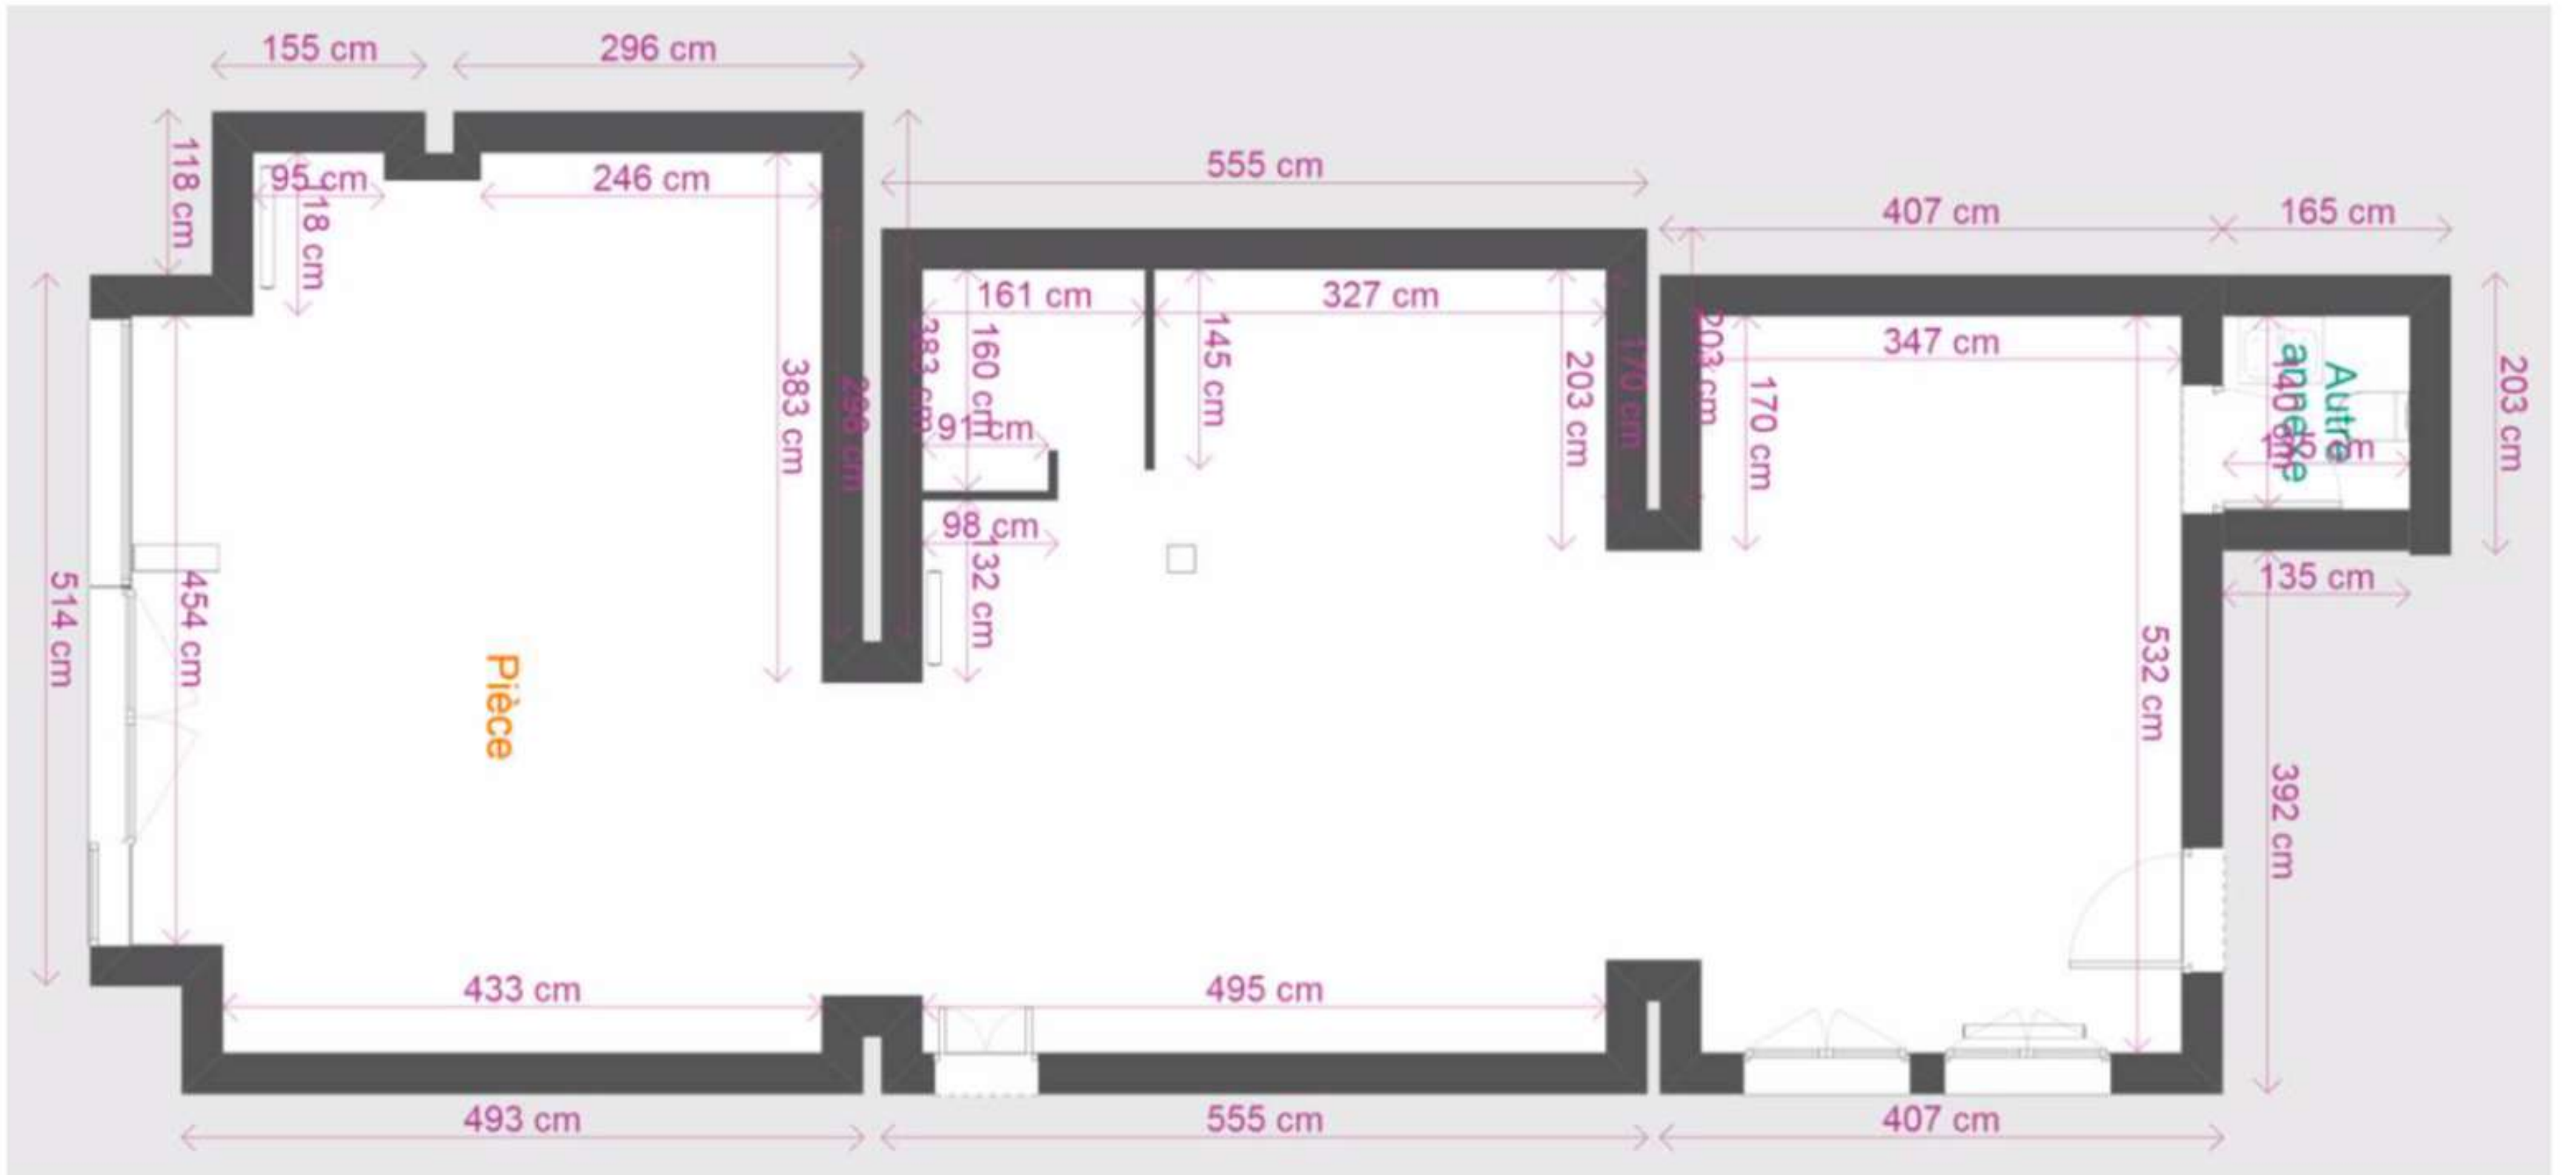

GALLERY CHAPON 2

Gallery of 90m² that can welcome 60 people, with an 40m² storage space in basement.

17 Rue Chapon, Paris 3e.

A modern gallery space with white walls and a grey floor. The ceiling features recessed lighting and track lighting. A large window with white frames is visible on the left. A red fire extinguisher is mounted on the wall. A white cabinet is on the right. A black pillar is on the far right.

GALLERY CHAPON 2

Sleek modern style with a large possibility of displaying art with picture rails.

MIR Agency

Organisation de showrooms pour la semaine de la mode , gestion de projets , mise en place d'expositions d'art & de design, lieux uniques à Paris.