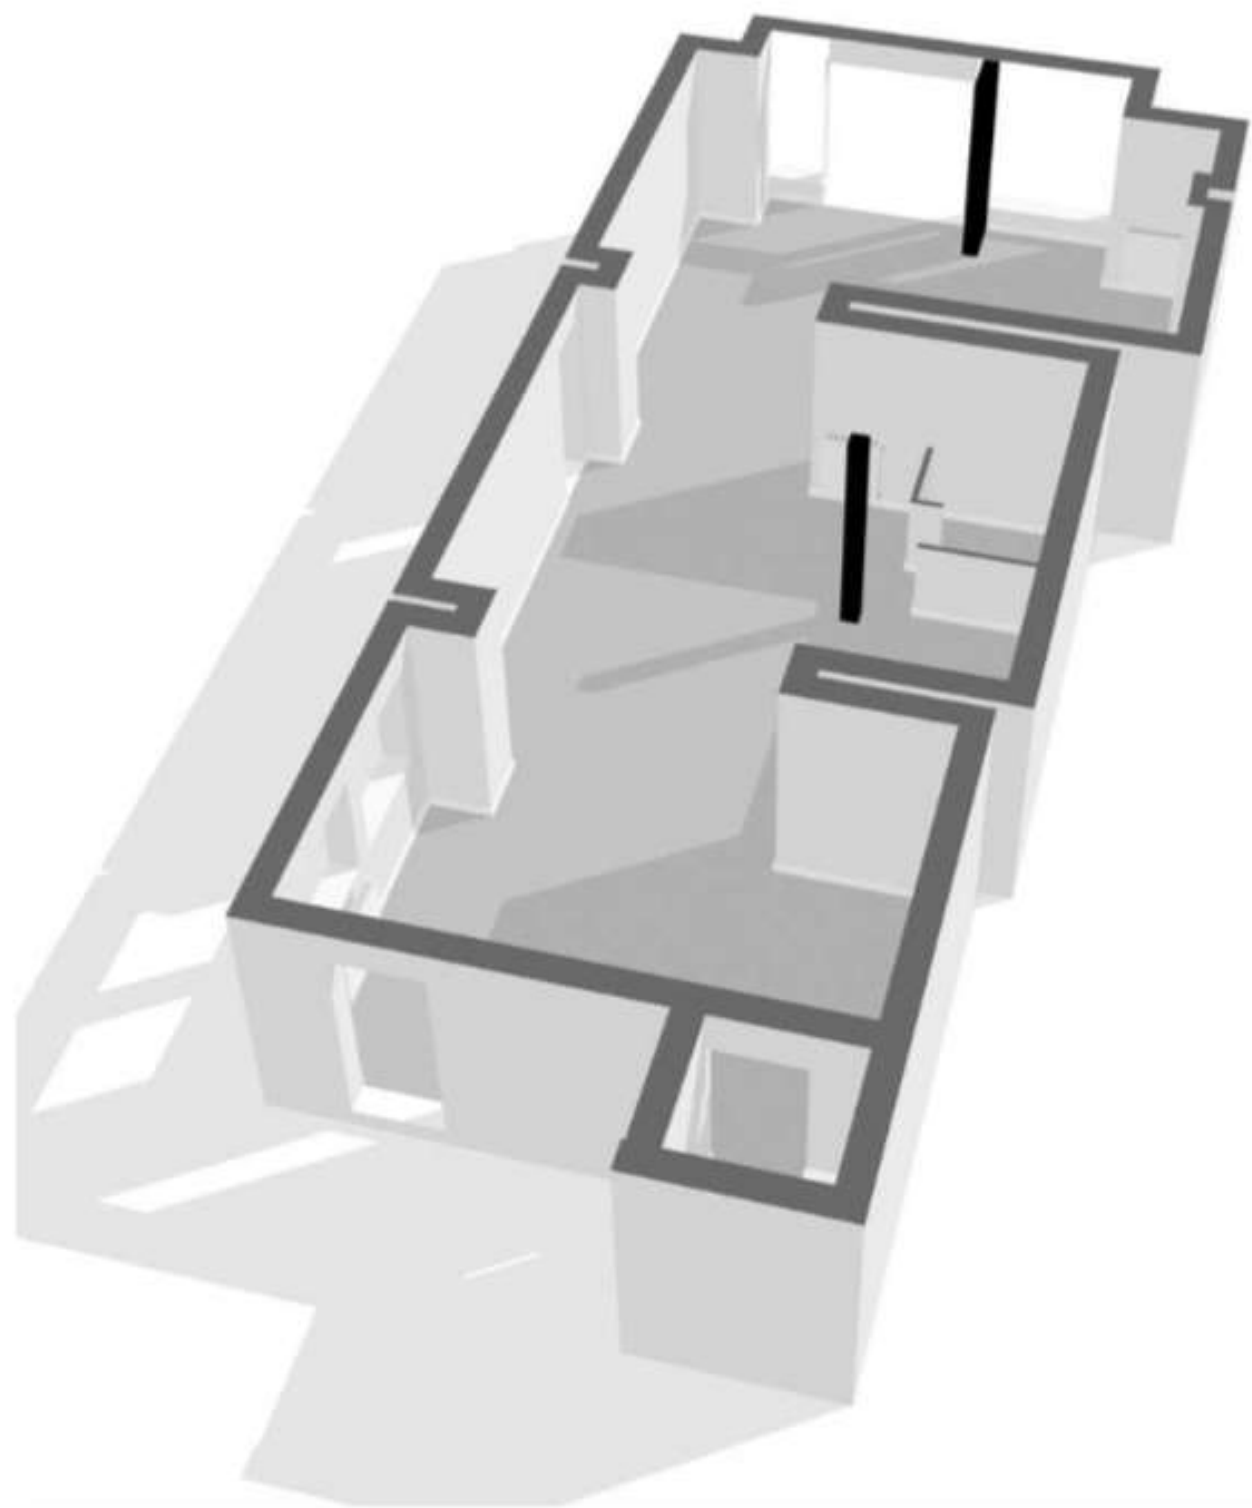

GALLERY CHAPON 2

Gallery of 90m² that can welcome 60 people, with an 40m² storage space in basement.

17 Rue Chapon, Paris 3e.

A modern gallery space with white walls and a grey floor. The ceiling features recessed lighting and track lighting. A large window with white frames is visible on the left. A red fire extinguisher is mounted on the wall. A white cabinet is on the right. A black pillar is on the far right.

GALLERY CHAPON 2

Sleek modern style with a large possibility of displaying art with picture rails.

MIR Agency

Organisation de showrooms pour la semaine de la mode , gestion de projets , mise en place d'expositions d'art & de design, lieux uniques à Paris.