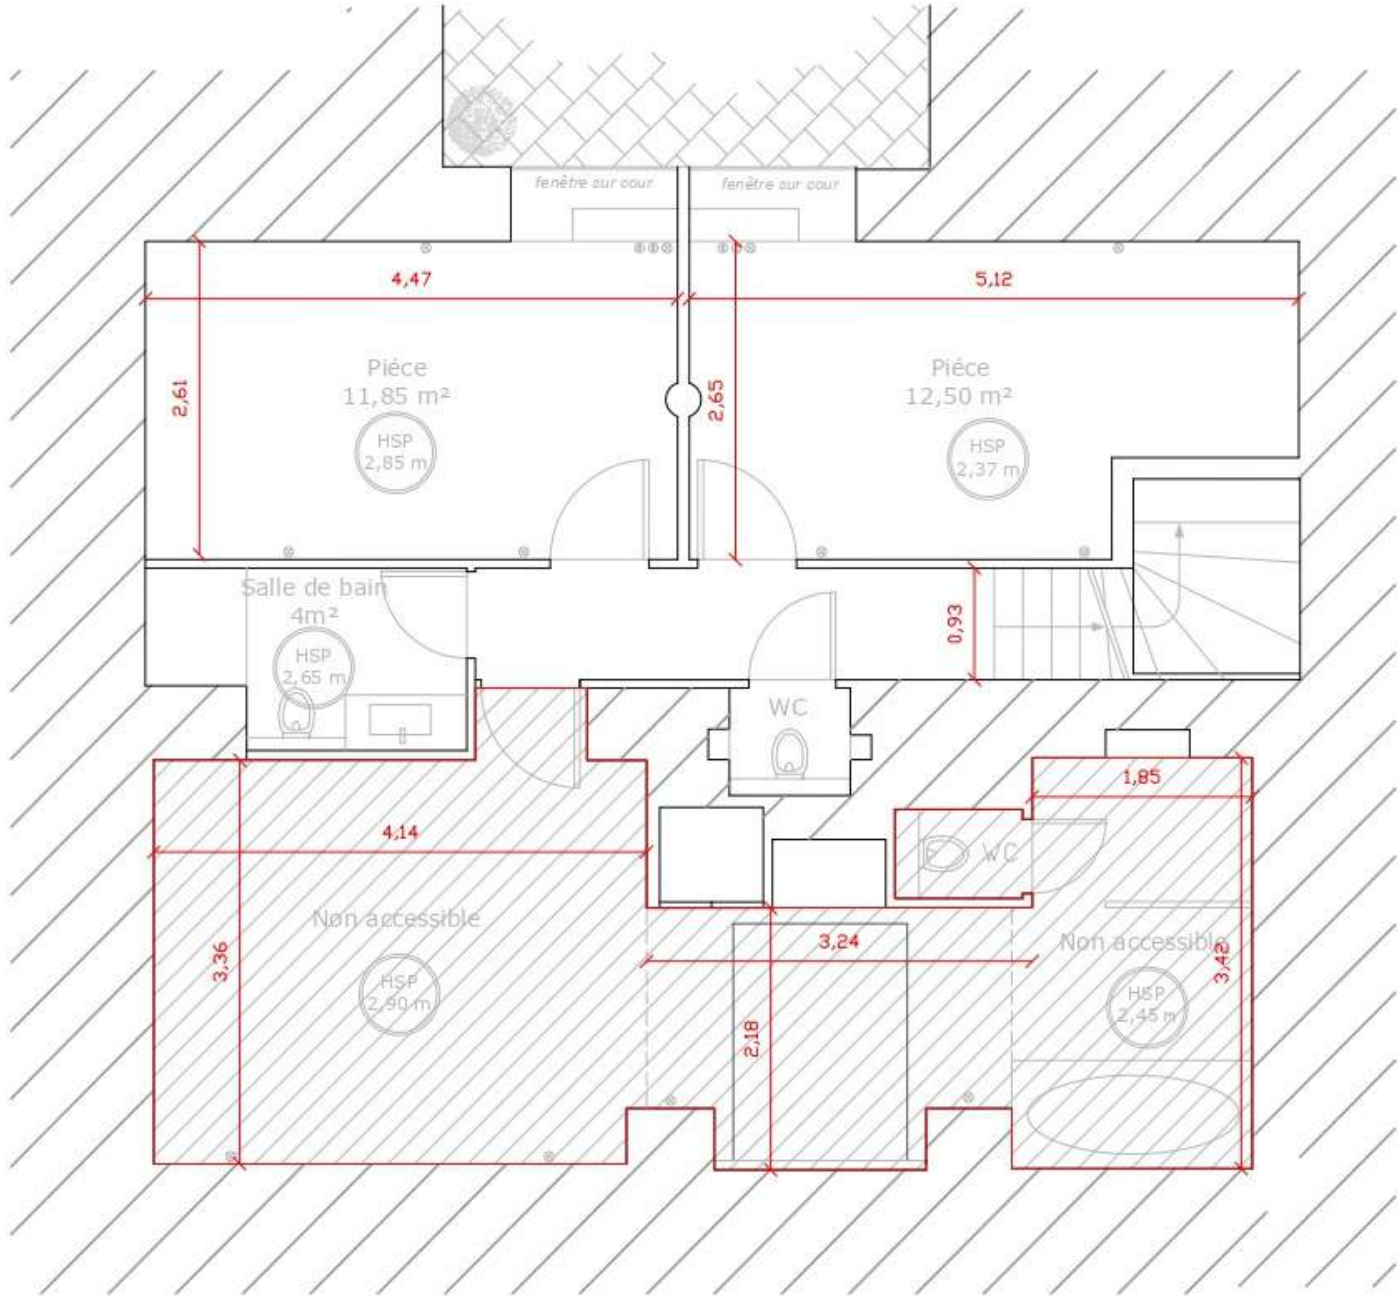

MR Agency

EVENT ORGANIZATIONS

Gallery 65

Melissa Regan Agency
contact@themragency.com
www.themragency.com

+33 6 70 40 04 67

GALLERY 65, 65 rue de Turenne 75003

- Contemporary 2-storey space measuring 170m².
- A large, bright, modern open space with skylights and a bay window offering an atypical view.
- Located in the courtyard of France's historic Hôtel de Pologne.
- Suitable for private events, exhibitions, showrooms or photo shoots.
- Can also be converted into a furnished "Parisian loft" with a 3-bedroom, 2-bathroom souplex configuration.

Gallery 65 - MR Agency

Gallery 65 - MR Agency

Gallery 65 - MR Agency

Plan Rez-de-chaussée

- ⊗ prise
- Ⓜ ethernet
- ⚡ compteur électrique

Plan Sous-Sol

- ⊗ prise
- Ⓜ ethernet
- ⚡ compteur électrique