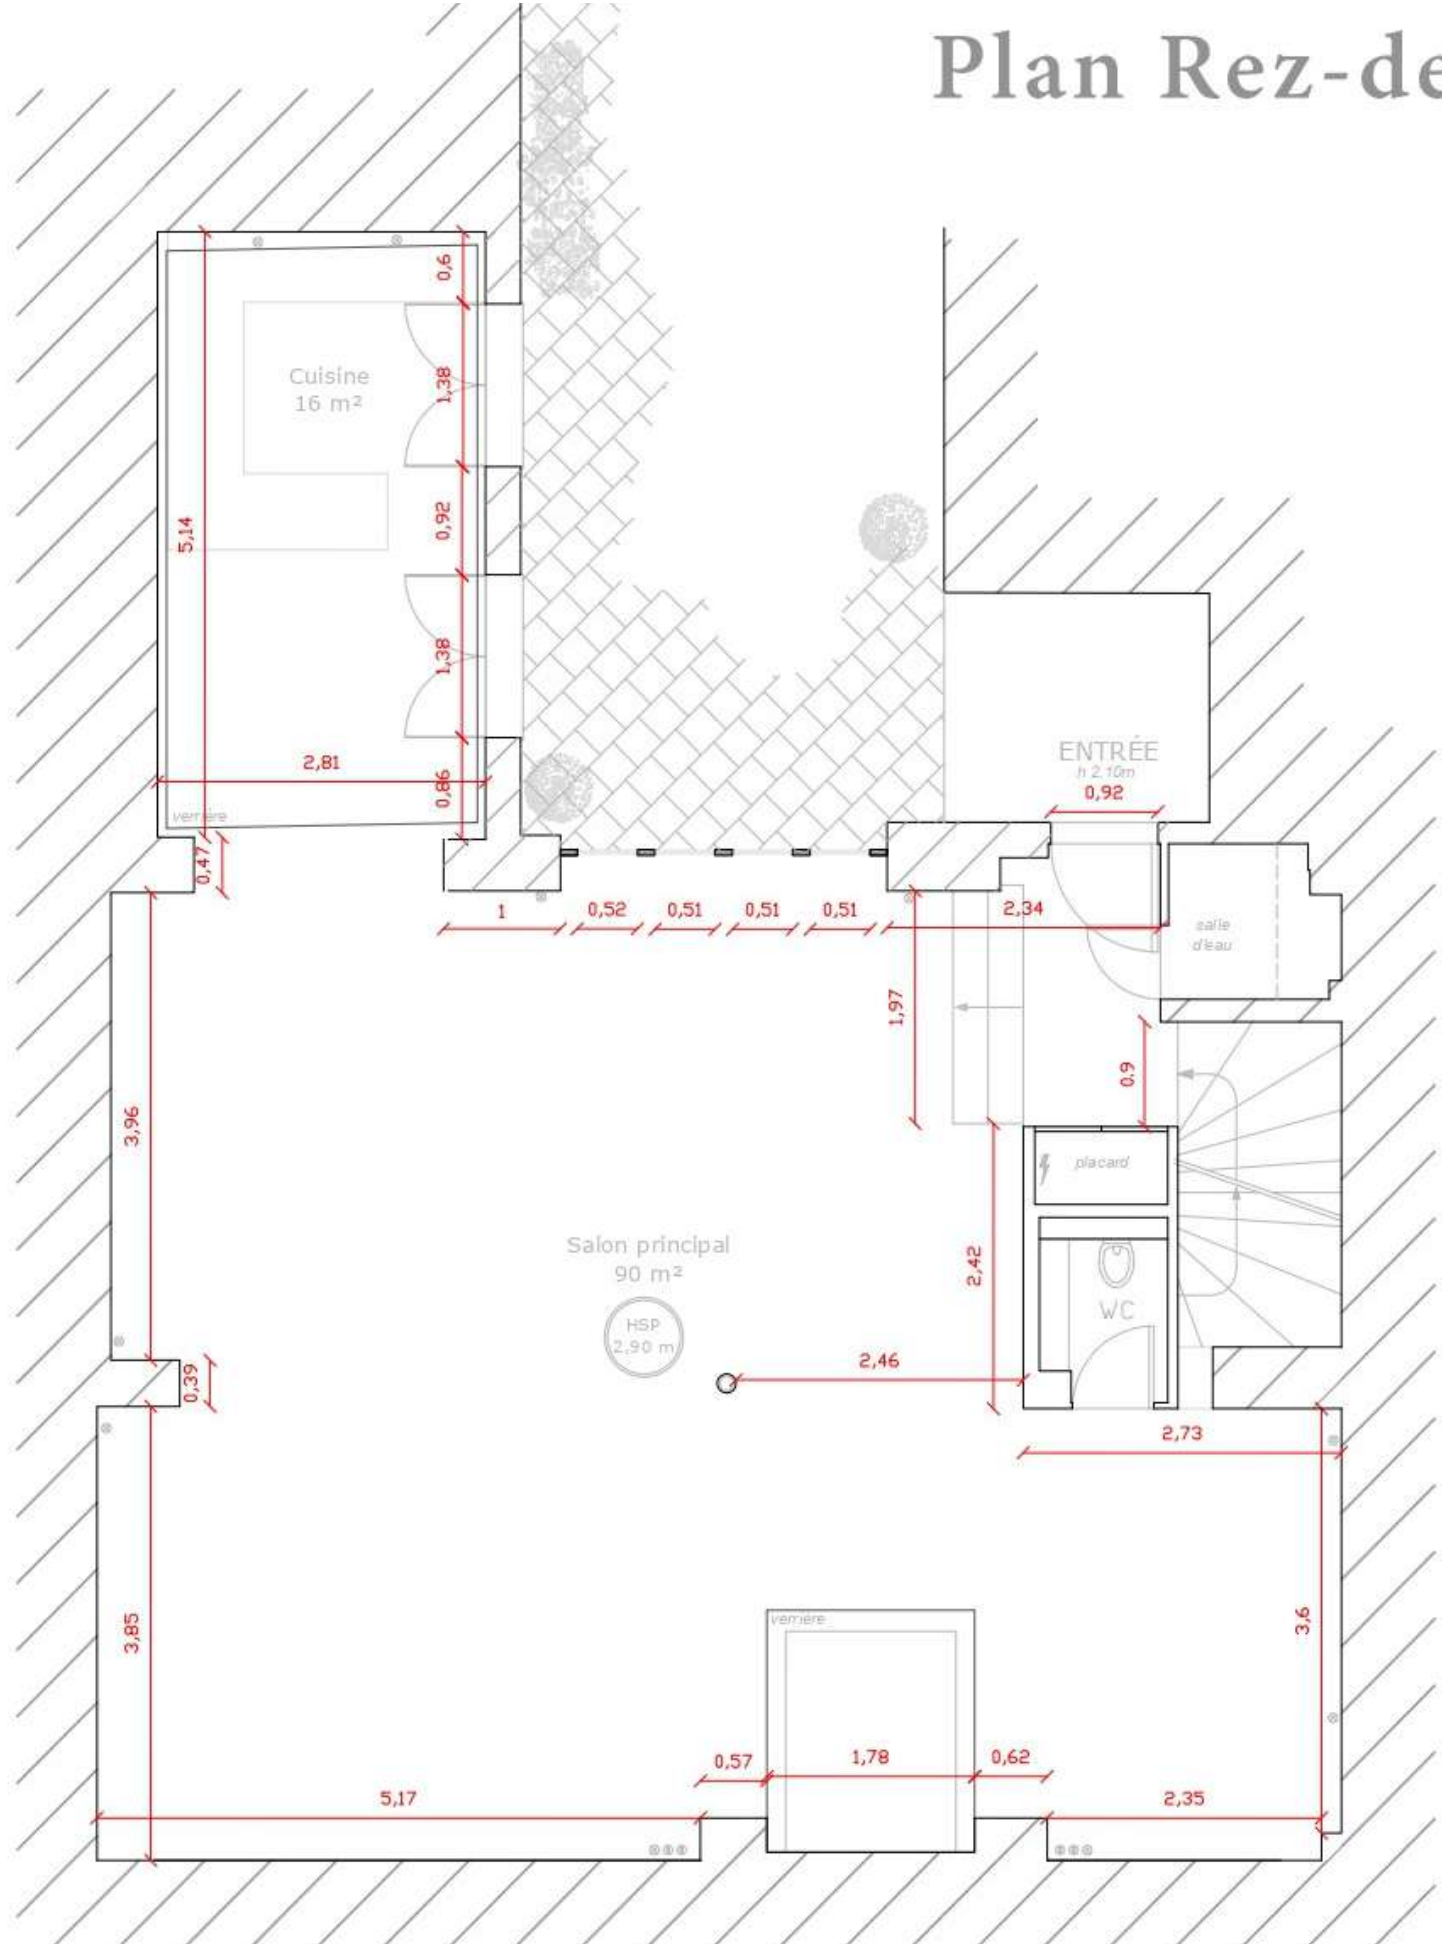

MR Agency

EVENT ORGANIZATIONS

Gallery 65

Melissa Regan Agency
contact@themragency.com
www.themragency.com

+33 6 70 40 04 67

GALLERY 65, 65 rue de Turenne 75003

- Contemporary 2-storey space measuring 170m².
- A large, bright, modern open space with skylights and a bay window offering an atypical view.
- Located in the courtyard of France's historic Hôtel de Pologne.
- Suitable for private events, exhibitions, showrooms or photo shoots.
- Can also be converted into a furnished "Parisian loft" with a 3-bedroom, 2-bathroom souplex configuration.

Gallery 65 - MR Agency

Gallery 65 - MR Agency

Gallery 65 - MR Agency

Plan Rez-de-chaussée

- ⊗ prise
- Ⓜ ethernet
- ⚡ compteur électrique

Plan Sous-Sol

- ⊗ prise
- Ⓜ ethernet
- ⚡ compteur électrique