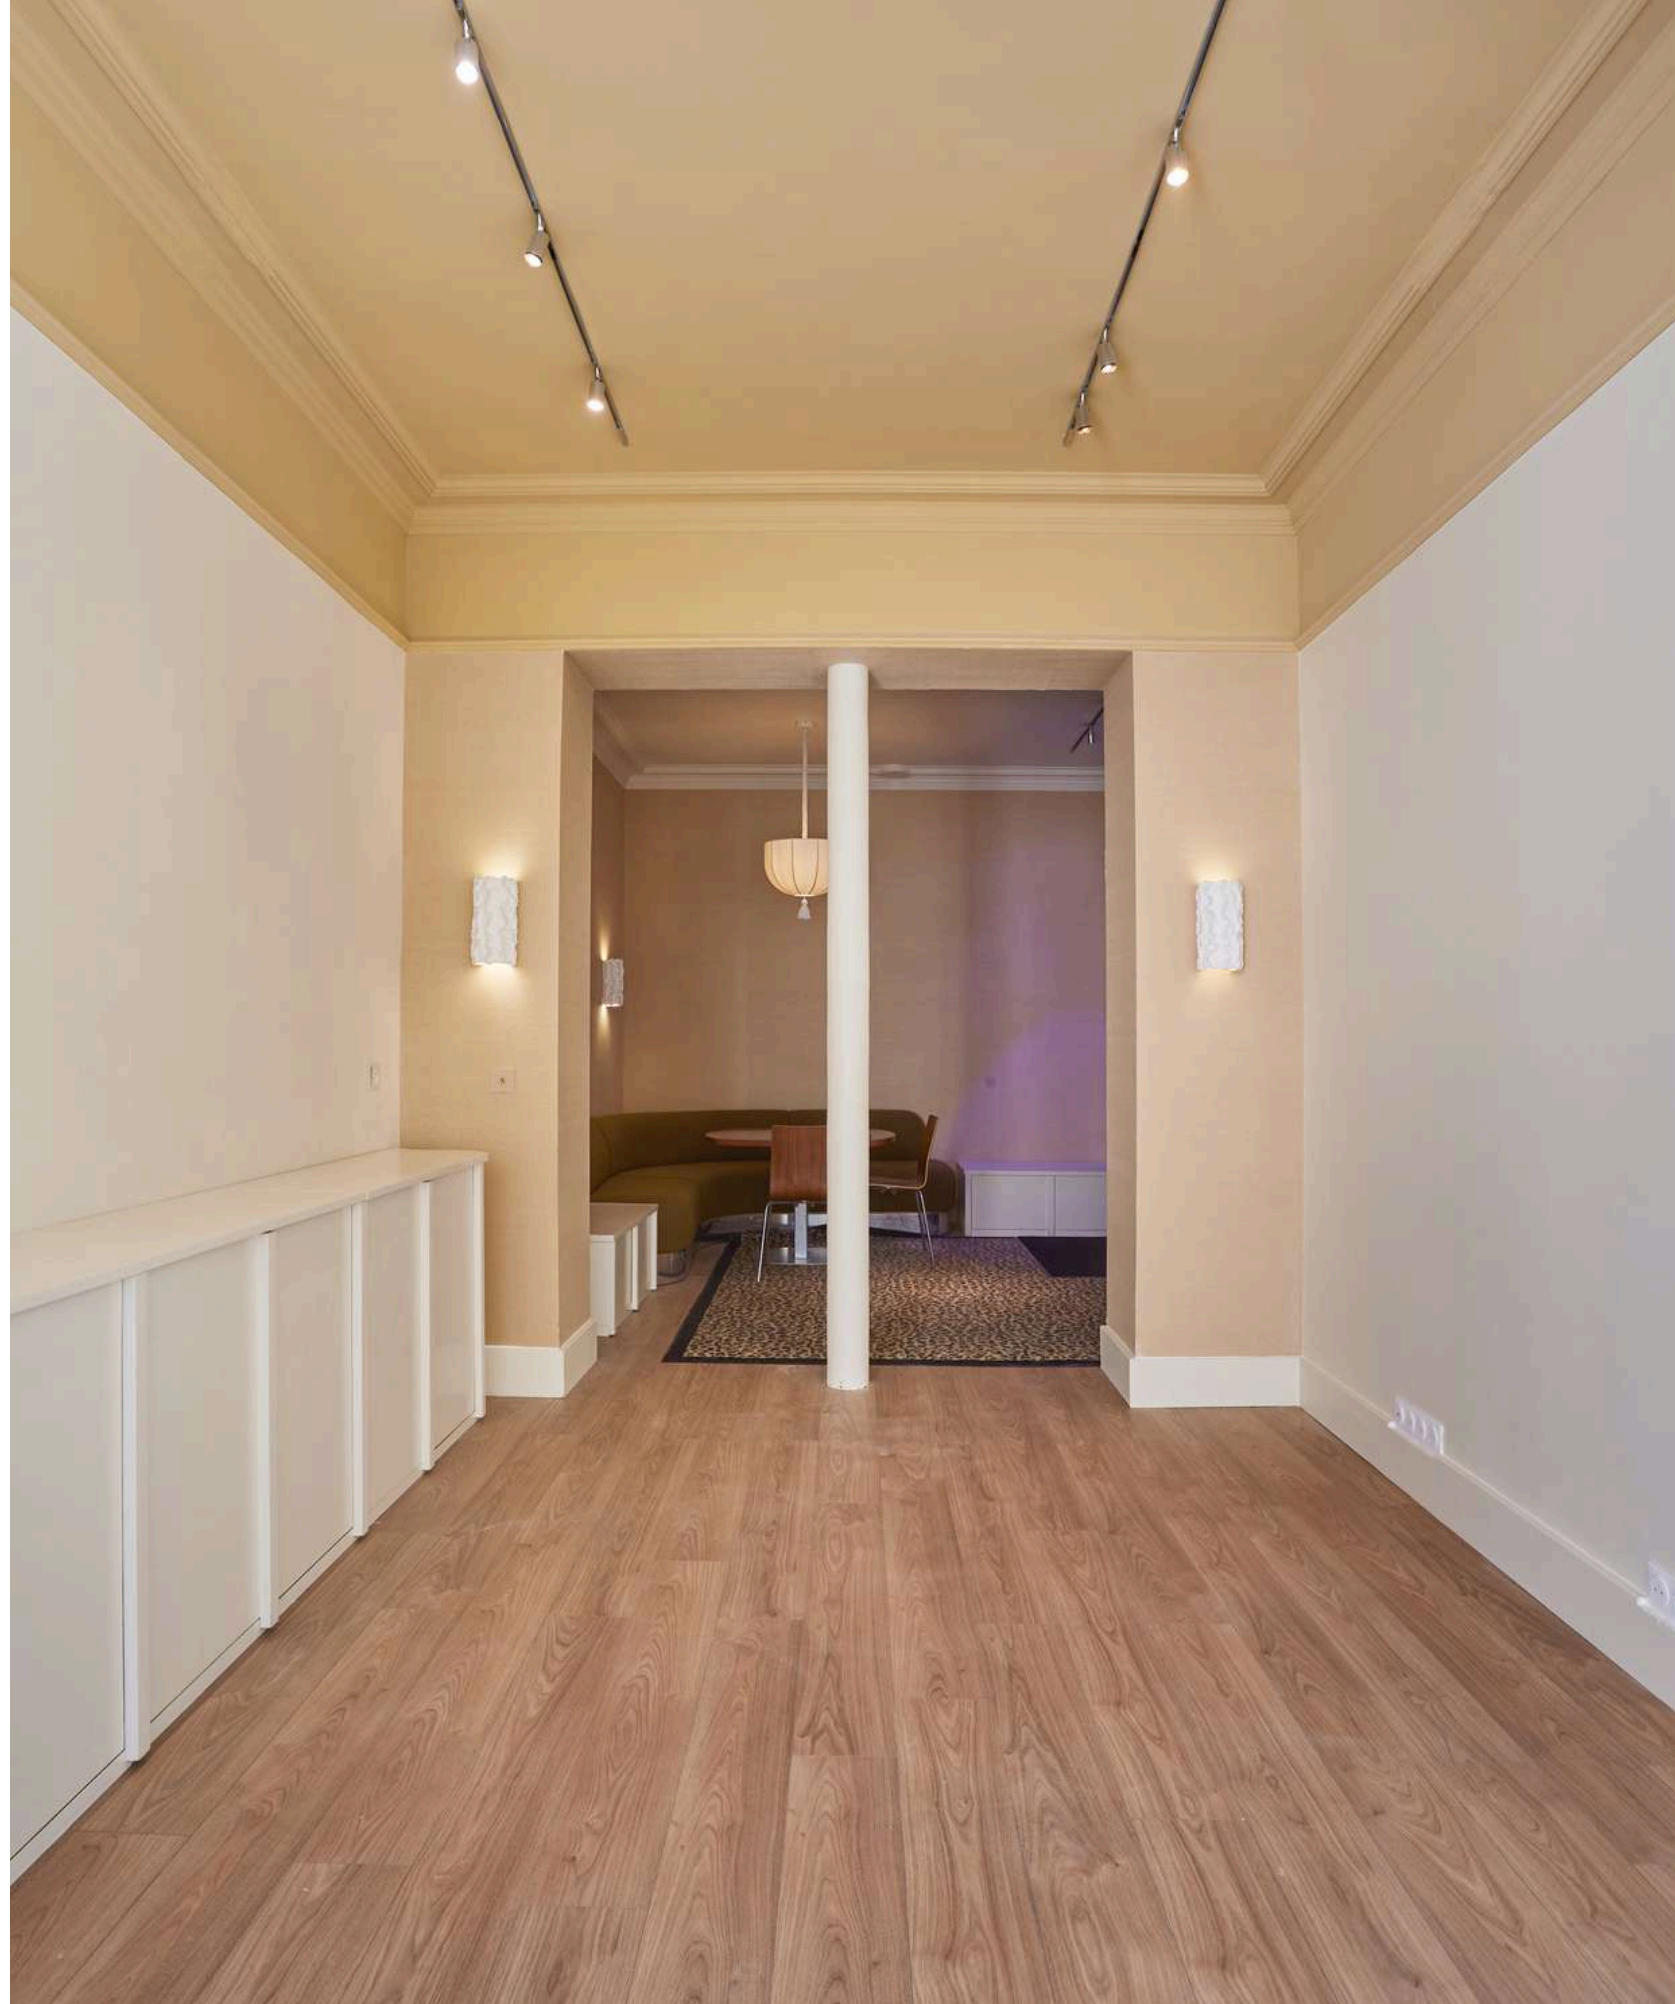

- 30m² space.
- Well-lit by natural light thanks to a large bay window overlooking the street.
- Fully equipped, can be split into 2 rooms.
- Located next to the Pont neuf, one of the liveliest and most animated districts in central Paris.