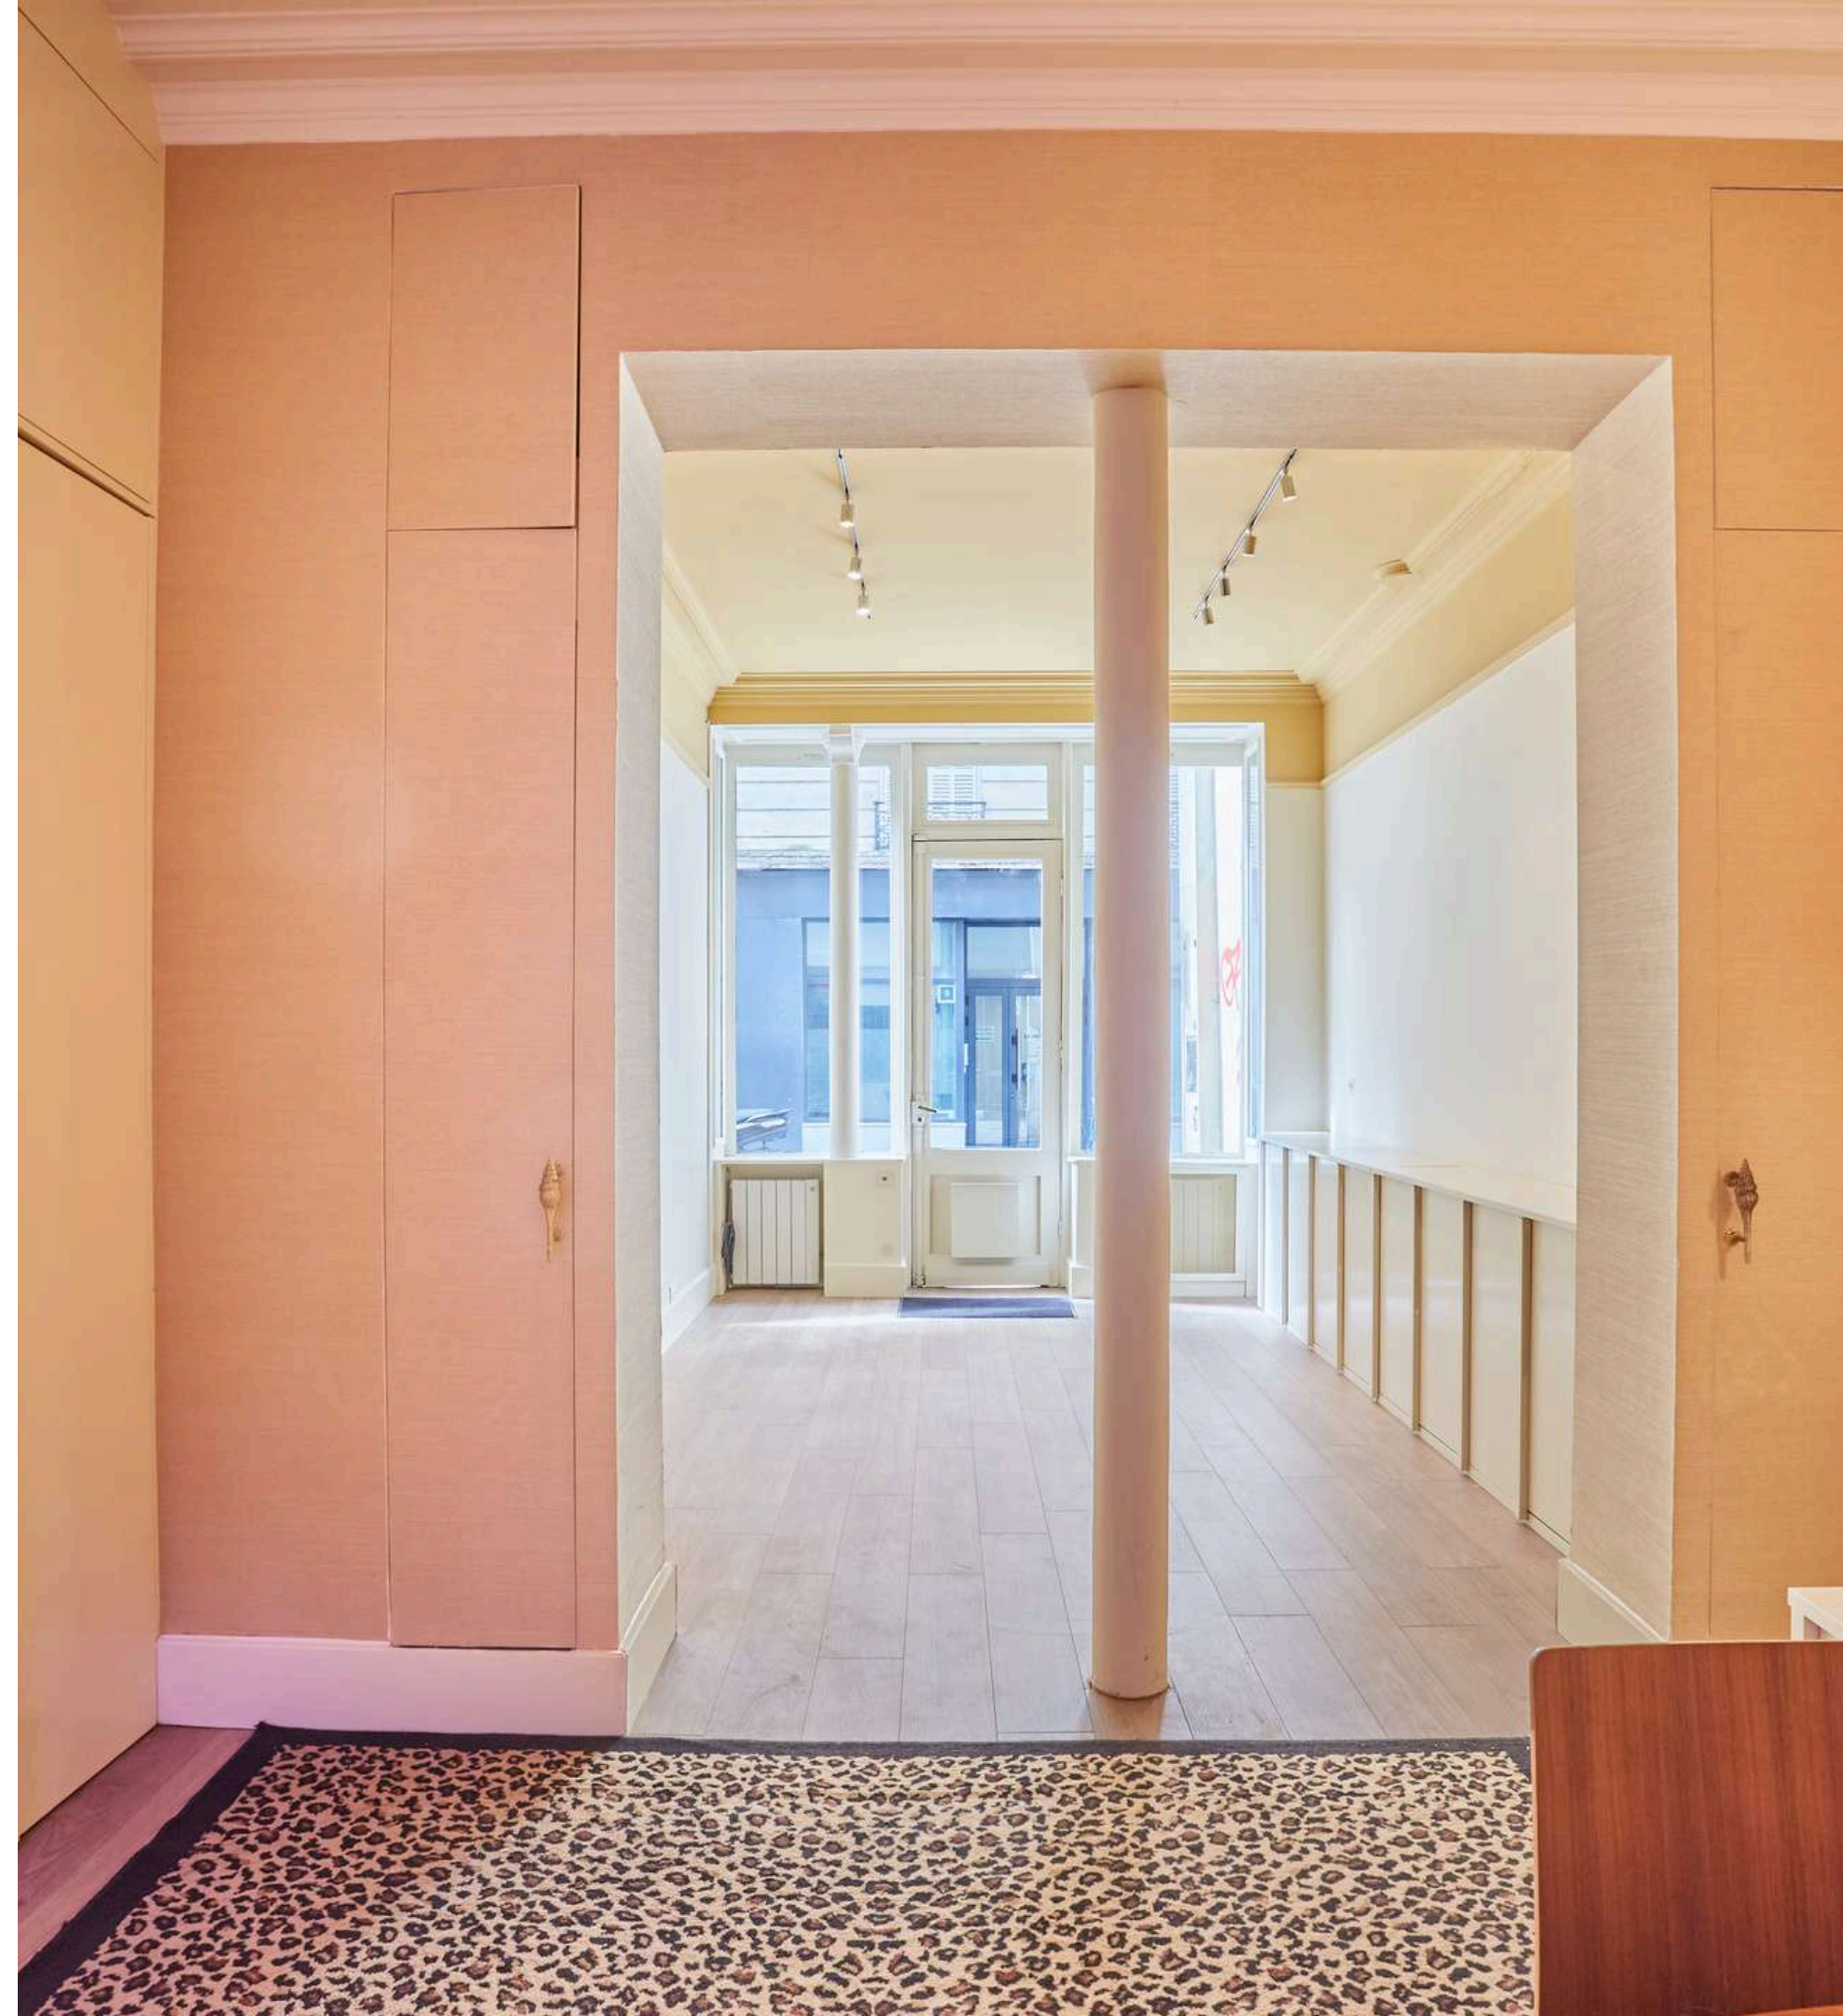

- 30m² space.
- Well-lit by natural light thanks to a large bay window overlooking the street.
- Fully equipped, can be split into 2 rooms.
- Located next to the Pont neuf, one of the liveliest and most animated districts in central Paris.