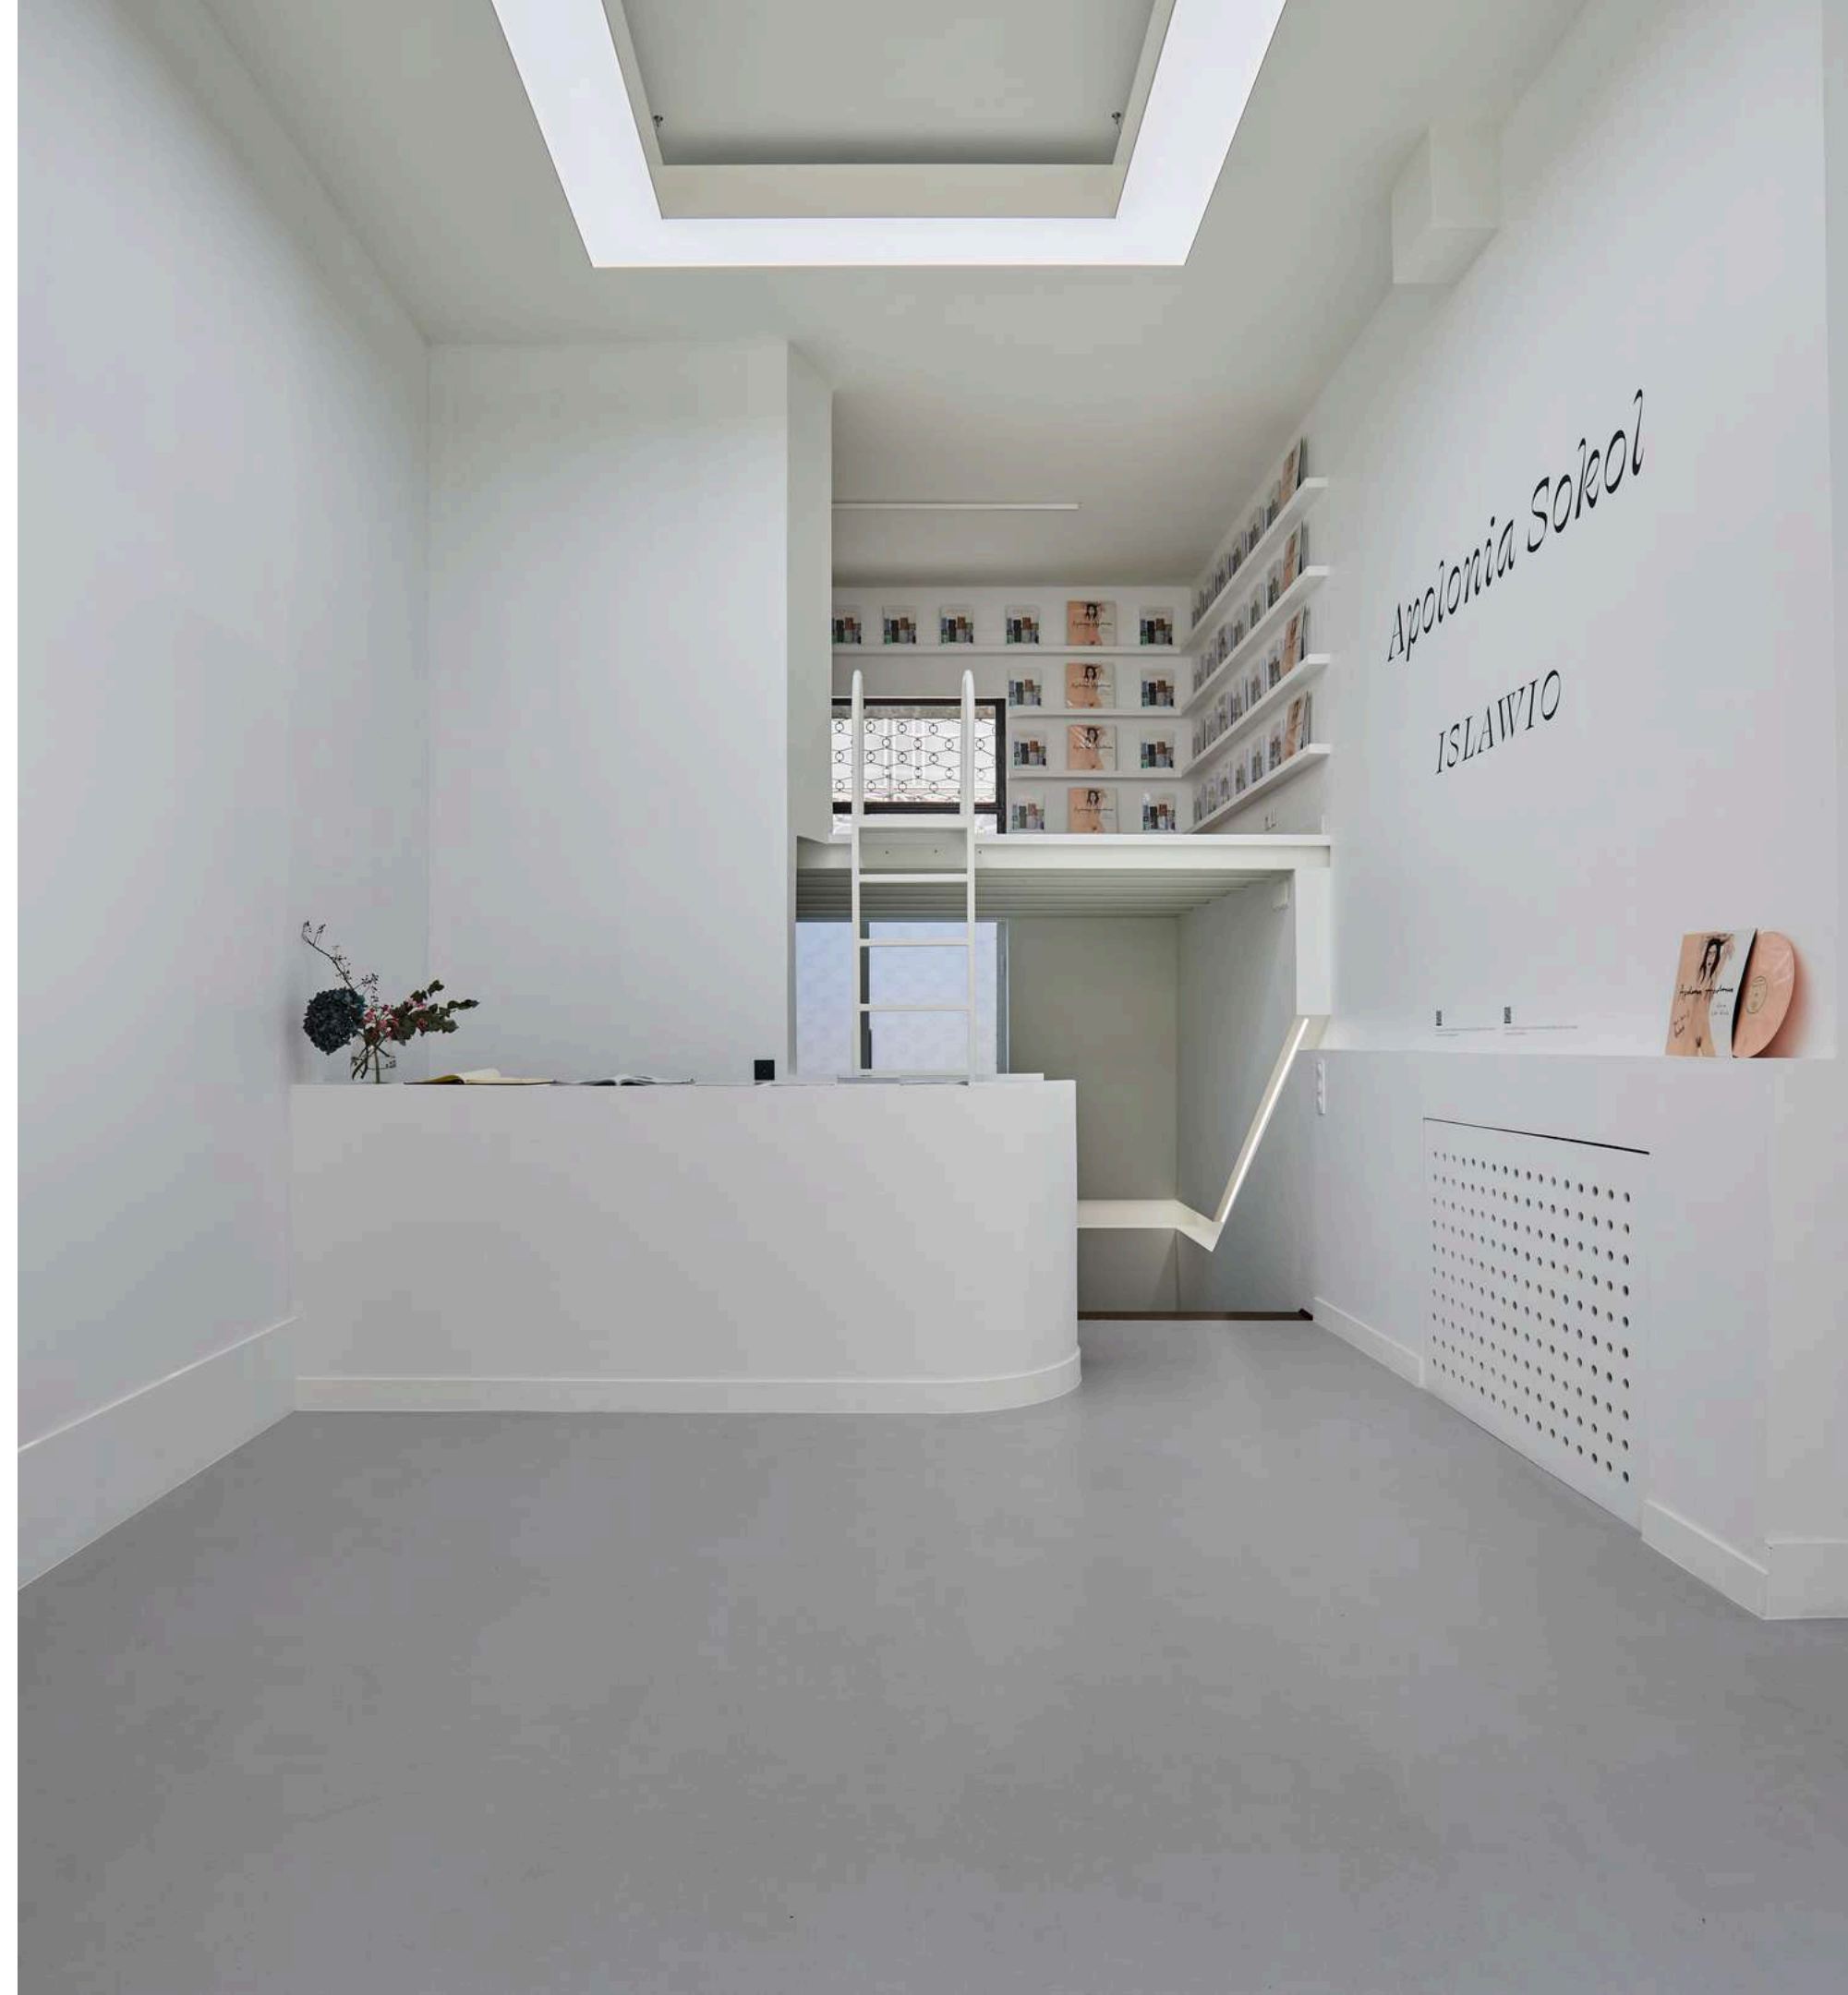

- Chic, intimate setting.
- Located near the Tuileries Gardens
- 220m² gallery with several rooms upstairs
- Ideal for privatizing pop-ups and art exhibitions

Chairs are
The shape and the light
are at the edge of purpose
Waiting
I see the pieces of water
but all their noise
to when the earth is with blood
and
on the outer edges of being
the shape of man
are coming
that last children
are movements
of air